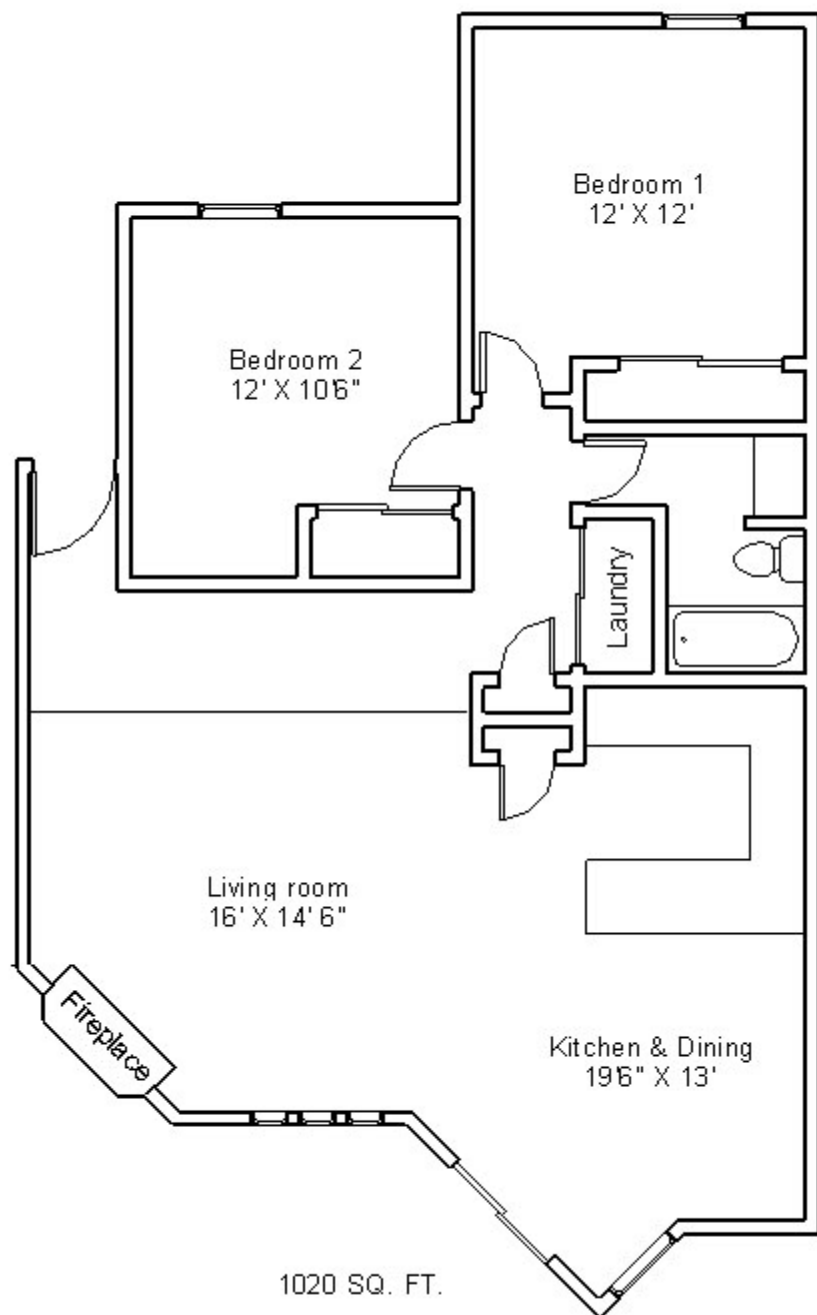

Autumn Wood Condominium
2 bedroom square plan

Autumn Wood Condominiums
2 Bedroom straight plan

1020 SQ. FT.