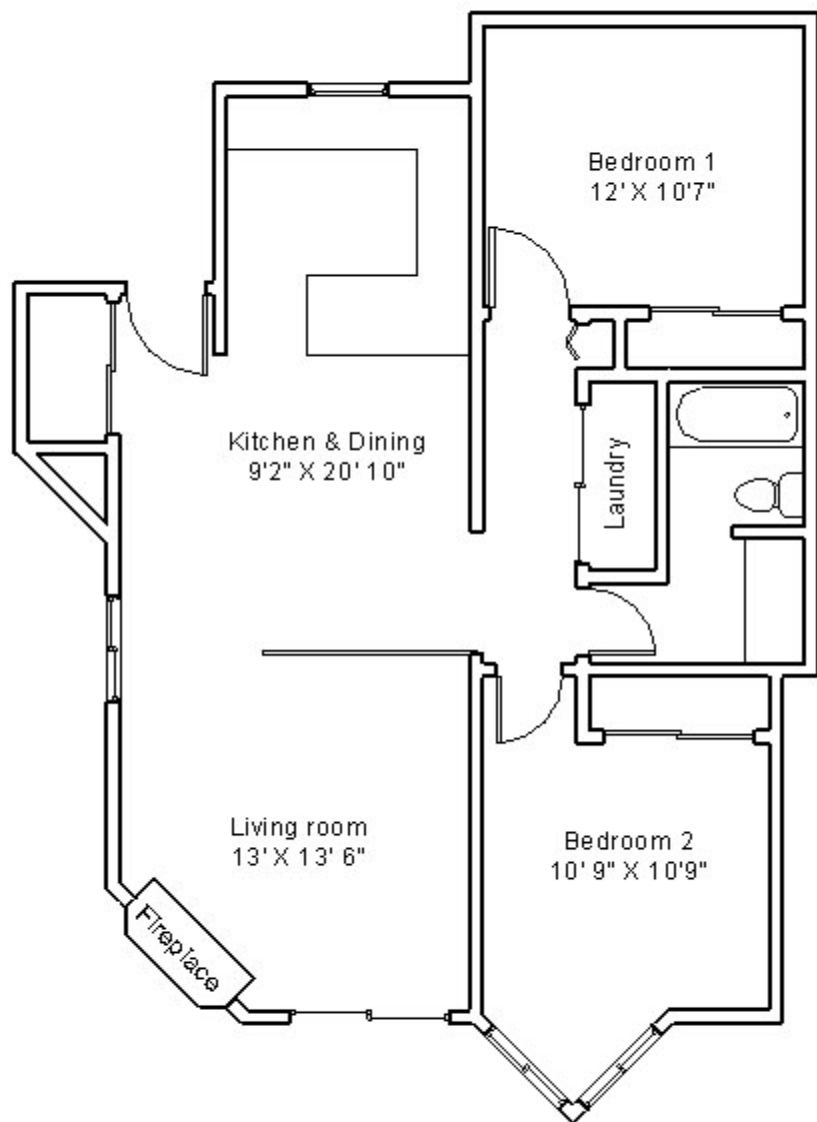

Autumn Wood Condominium
2 bedroom square plan

Autumn Wood Condominiums
2 Bedroom straight plan

1020 SQ. FT.