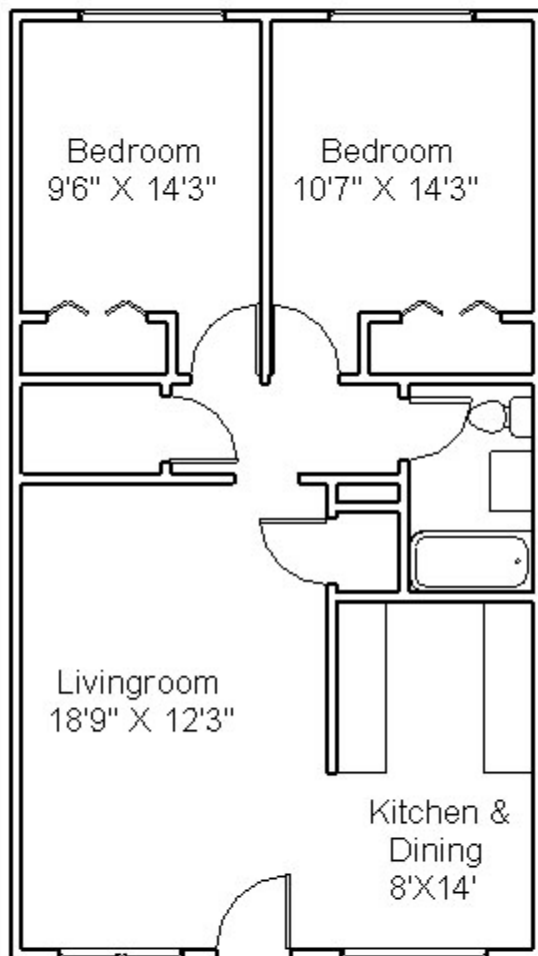

Colony Park  
2 Bedroom 1 Bath

775 SQ. FT.