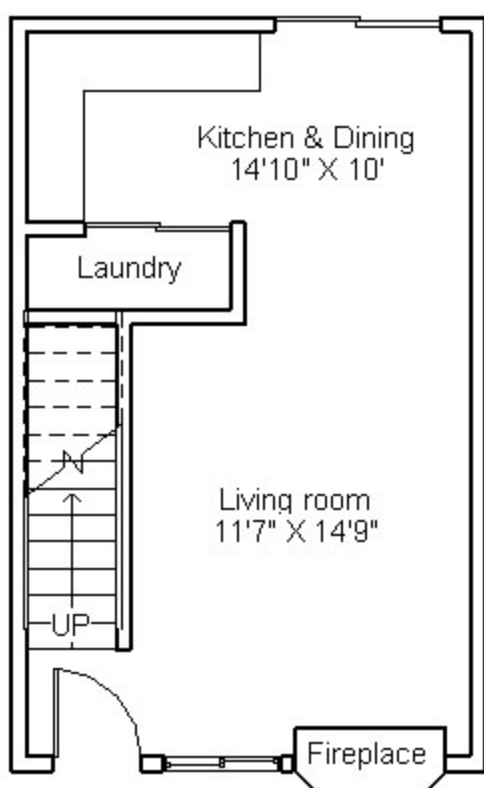

Gloucester Apartments
2 Bedroom 1 Bath
Townhouse

First Floor
375 SQ. FT.

Second Floor
405 SQ. FT.

780 Total SQ. FT.