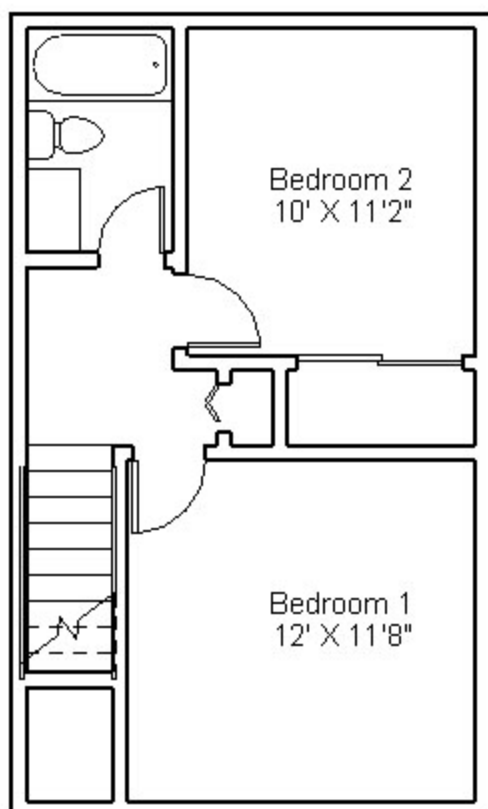

Gloucester Apartments
2 Bedroom 1 Bath
Townhouse

First Floor
375 SQ. FT.

Second Floor
405 SQ. FT.

780 Total SQ. FT.