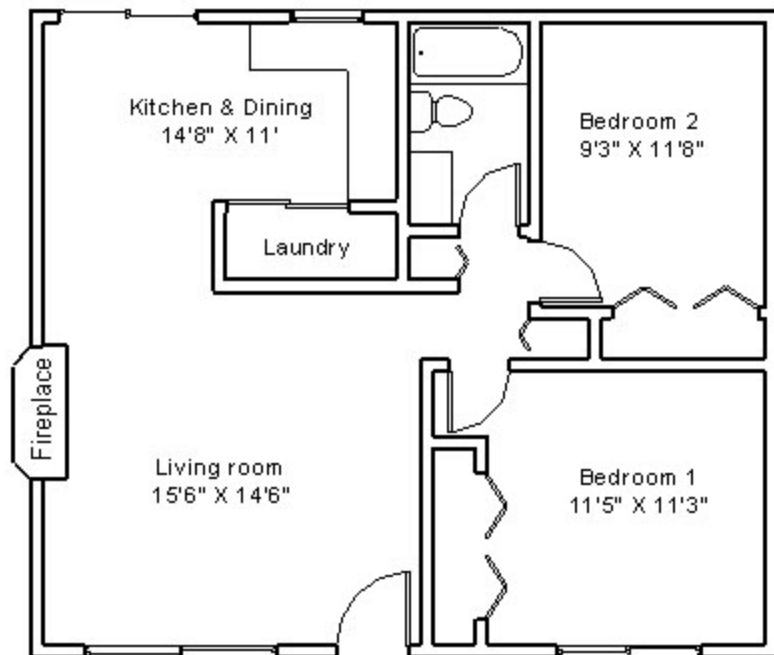

Gloucester Apartments
2 Bedroom 1 Bath

783 SQ. FT.