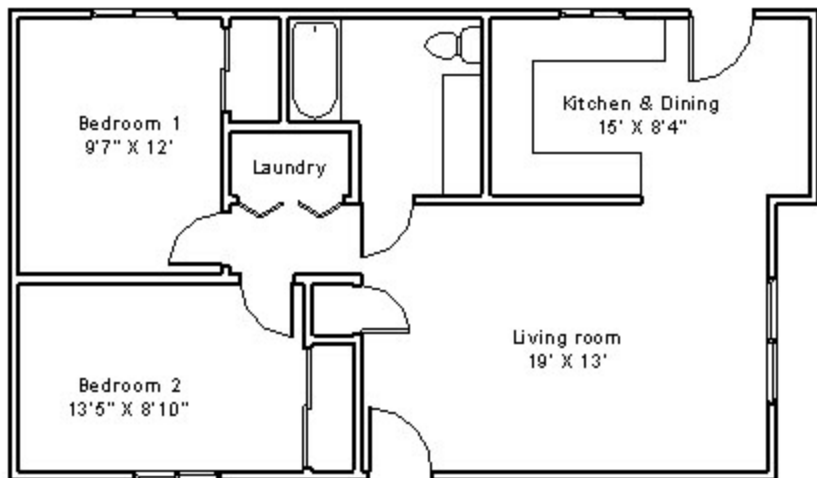

Kathy's Court Apartments
2 Bedroom

771 SQ. FT.