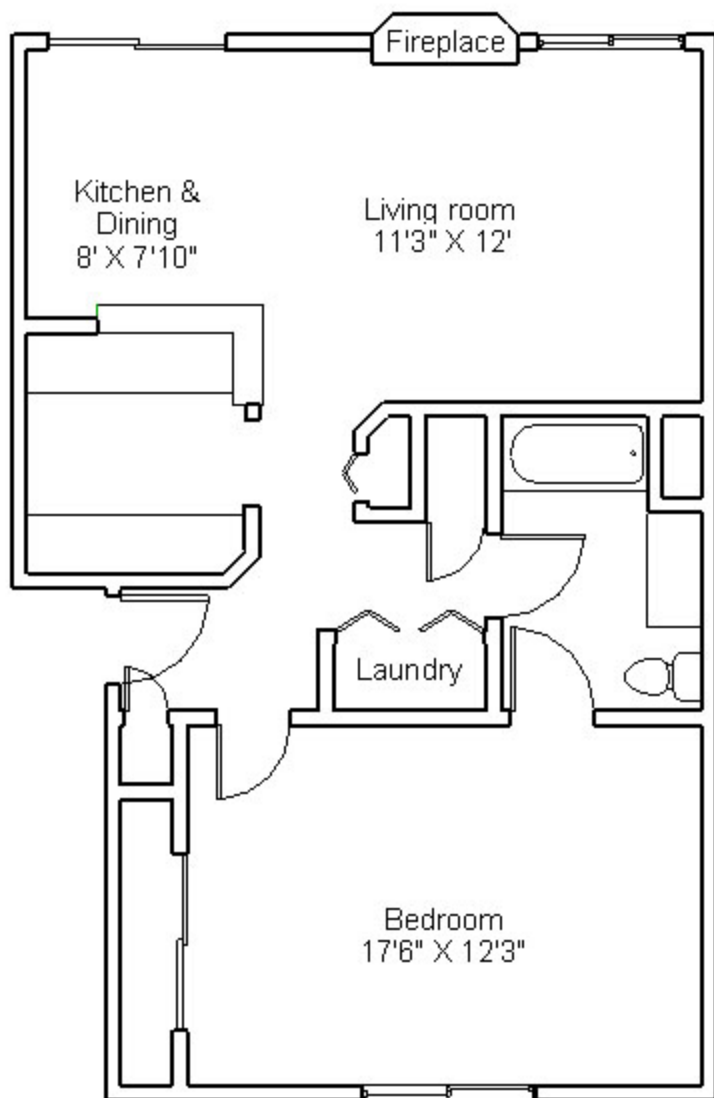

Maple Ridge
1 Bedroom 1 Bath

757 SQ. FT.