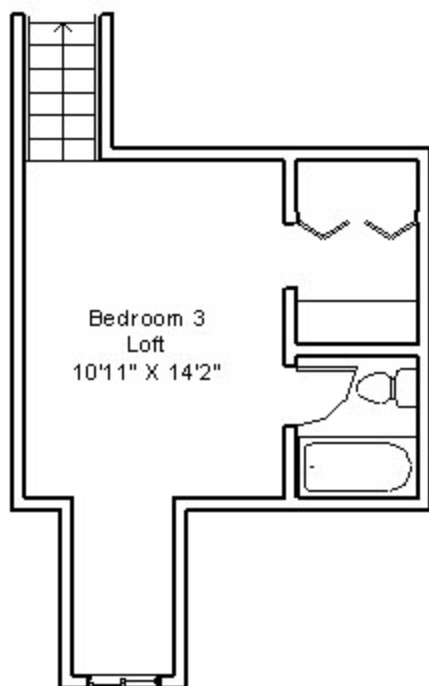

Maple Ridge  
3 Bedroom 2 Bath  
Loft

950 SQ. FT.

286 SQ. FT.

1236 TOTAL SQ. FT.