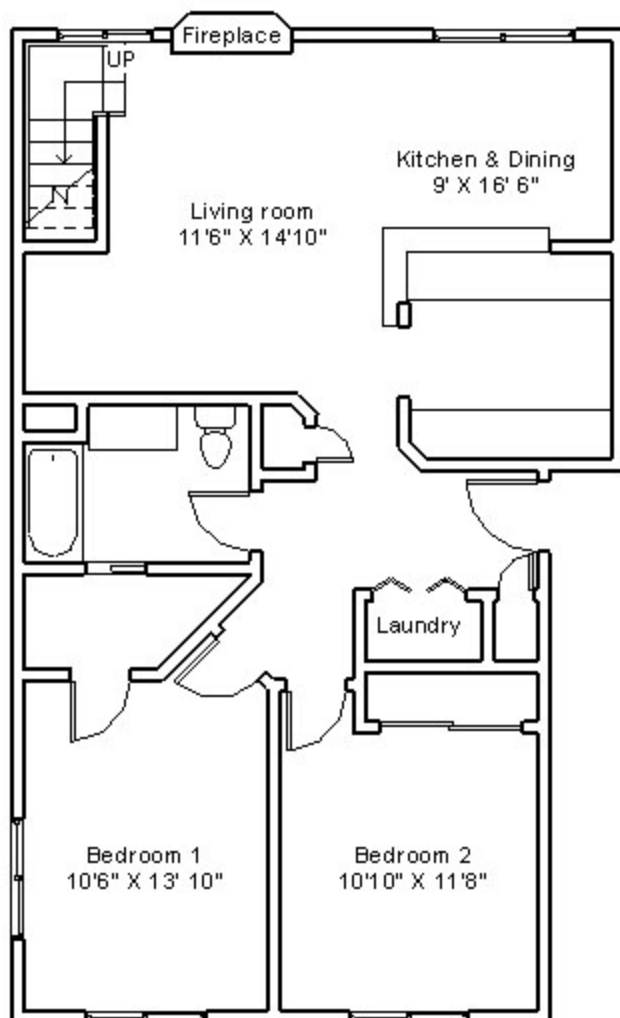

Maple Ridge  
3 Bedroom 2 Bath  
Loft

950 SQ. FT.

286 SQ. FT.

1236 TOTAL SQ. FT.