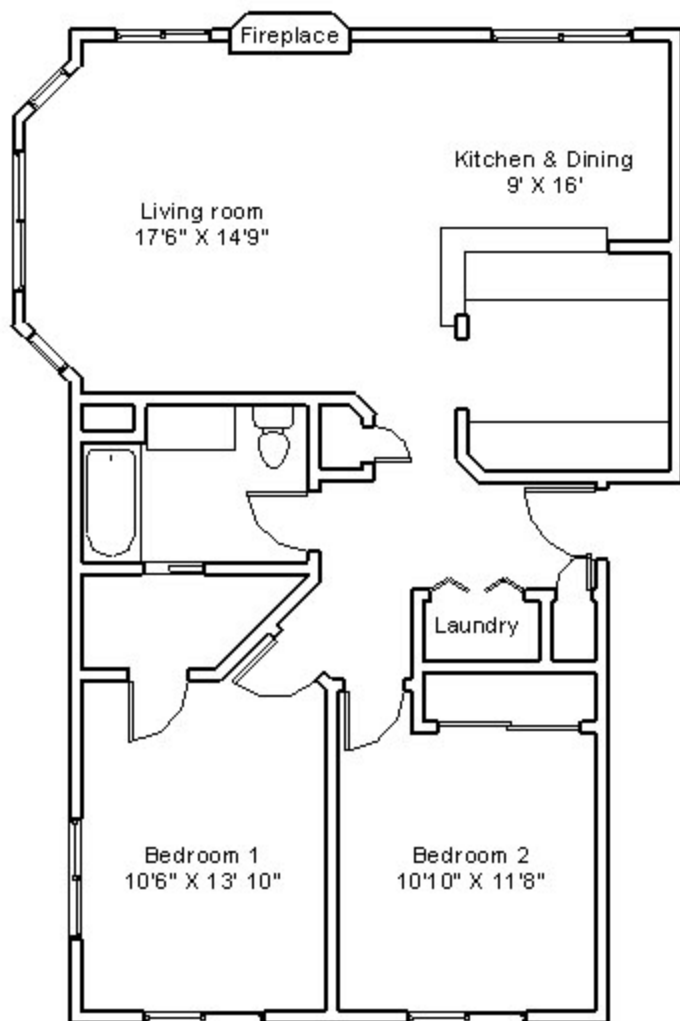

Maple Ridge
2 Bedroom 1 Bath

970 SQ. FT.