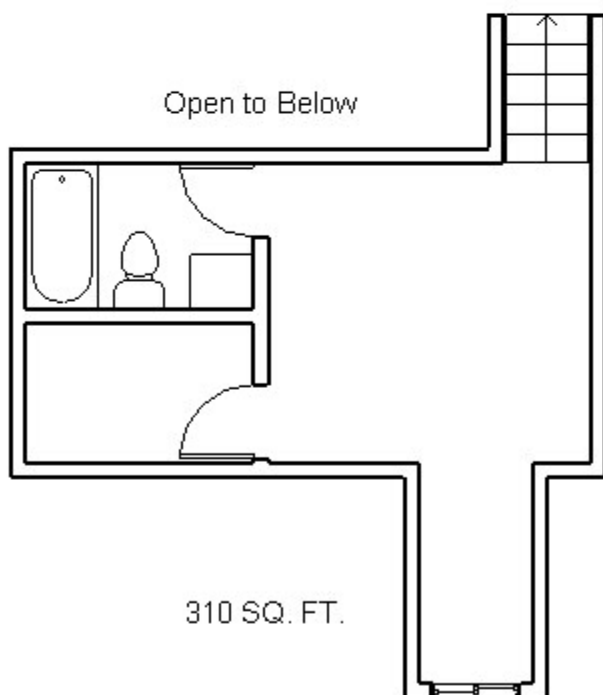

Maple Ridge
2 Bedroom 2 Bath
Loft

730 SQ. FT.

310 SQ. FT.

1040 TOTAL SQ. FT.