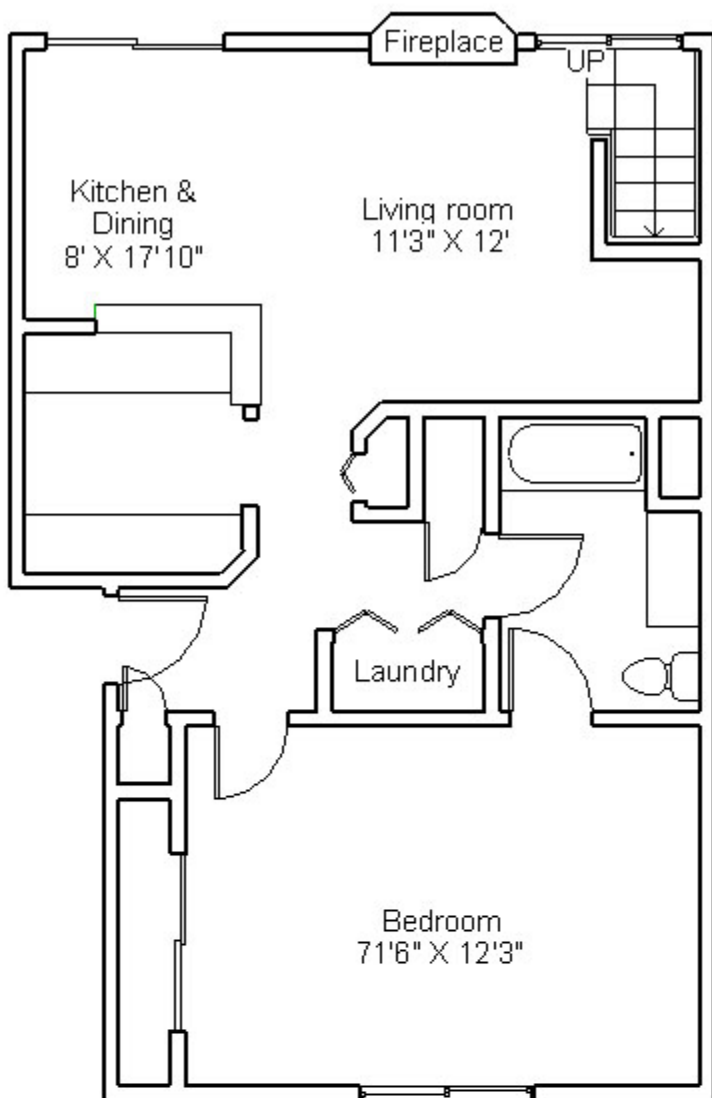

Maple Ridge
2 Bedroom 2 Bath
Loft

730 SQ. FT.

310 SQ. FT.

1040 TOTAL SQ. FT.