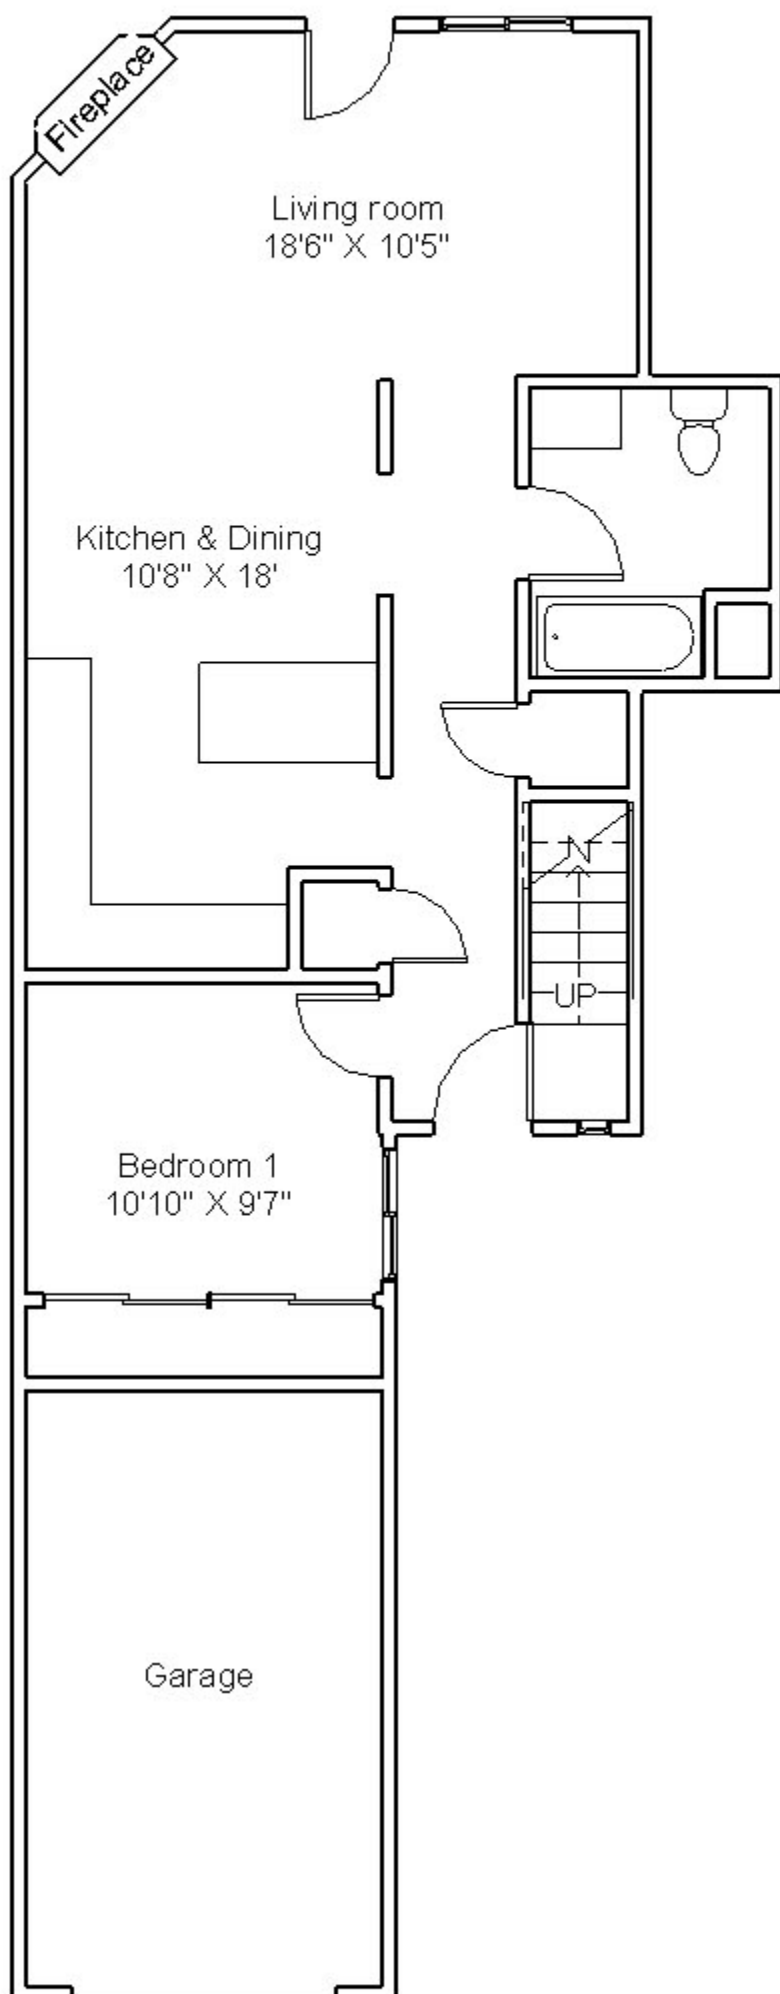

North Ridge Condominiums
3 Bedroom 2 Bath Townhome

720 SQ. FT.

521 SQ. FT.

1241 TOTAL SQ. FT.