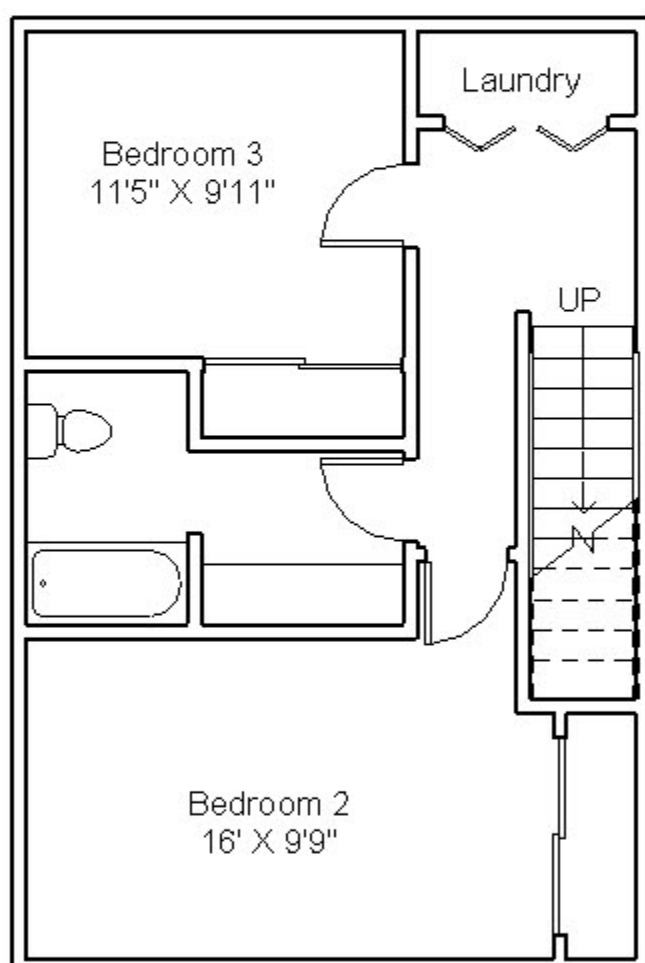

North Ridge Condominiums
3 Bedroom 2 Bath Townhome

720 SQ. FT.

521 SQ. FT.

1241 TOTAL SQ. FT.