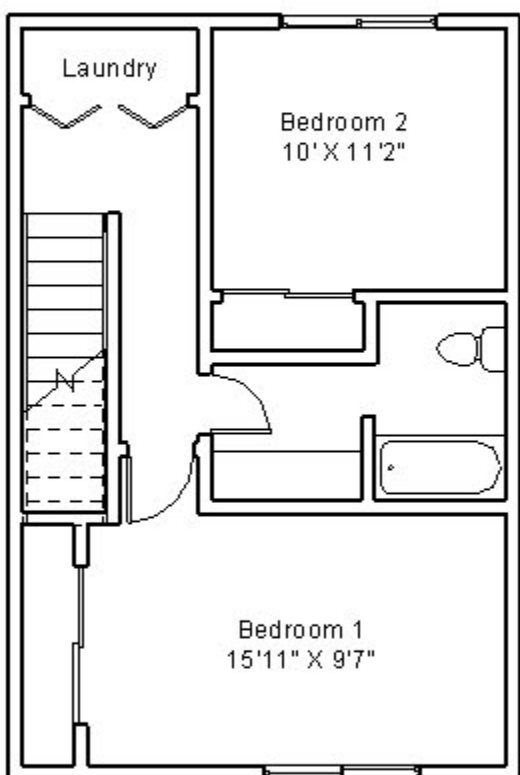

North Ridge Condominiums
2 Bedroom 1.5 Bath
Townhouse

Second Floor
516 SQ. FT.

1100 Total SQ. FT.