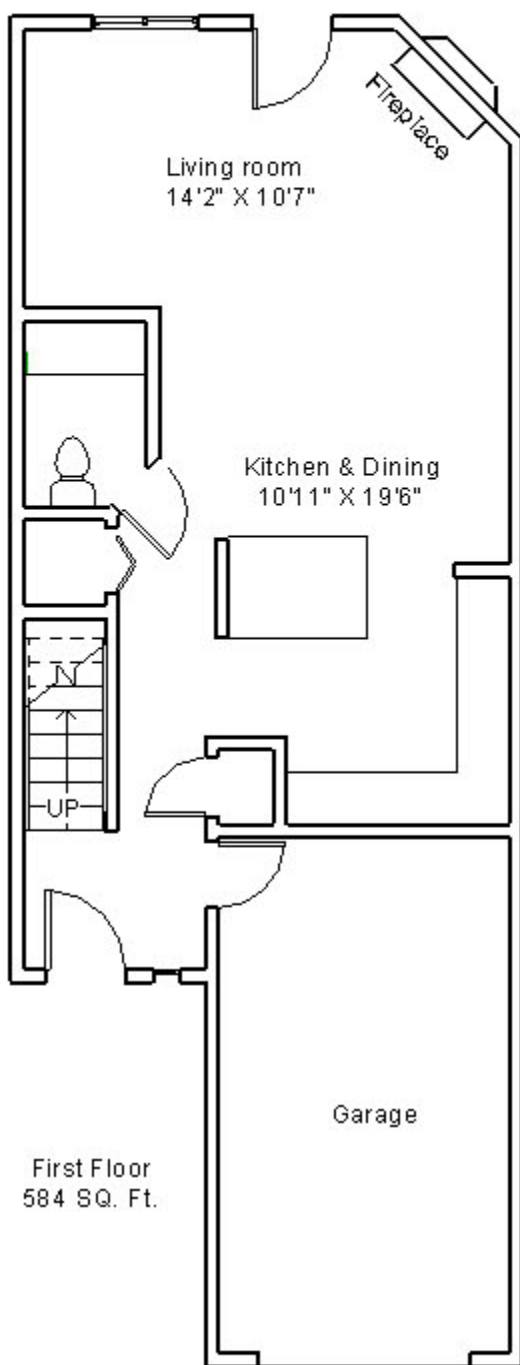

North Ridge Condominiums
2 Bedroom 1.5 Bath
Townhouse

Second Floor
516 SQ. FT.

1100 Total SQ. FT.