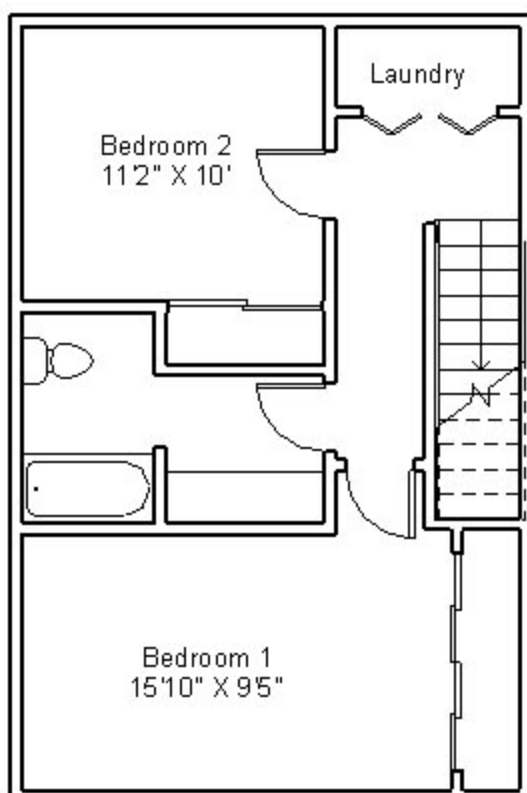

Royal Ridge Condominiums
2 Bedroom 1.5 Bath Townhome

580 SQ. FT.

520 SQ. FT.

1100 TOTAL SQ. FT.