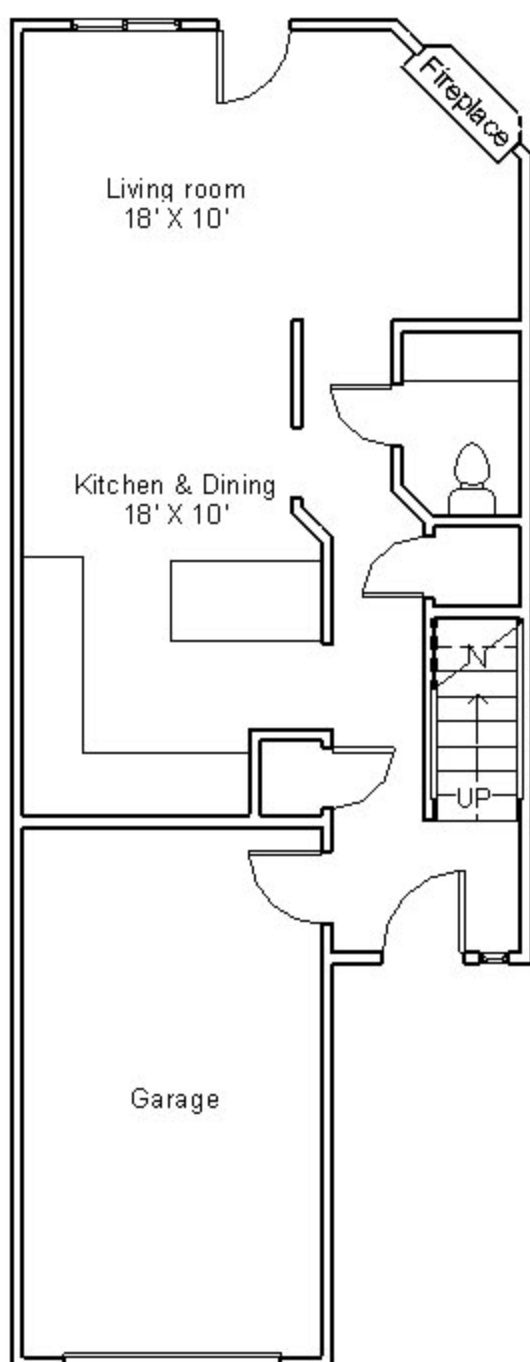

Royal Ridge Condominiums
2 Bedroom 1.5 Bath Townhome

580 SQ. FT.

520 SQ. FT.

1100 TOTAL SQ. FT.