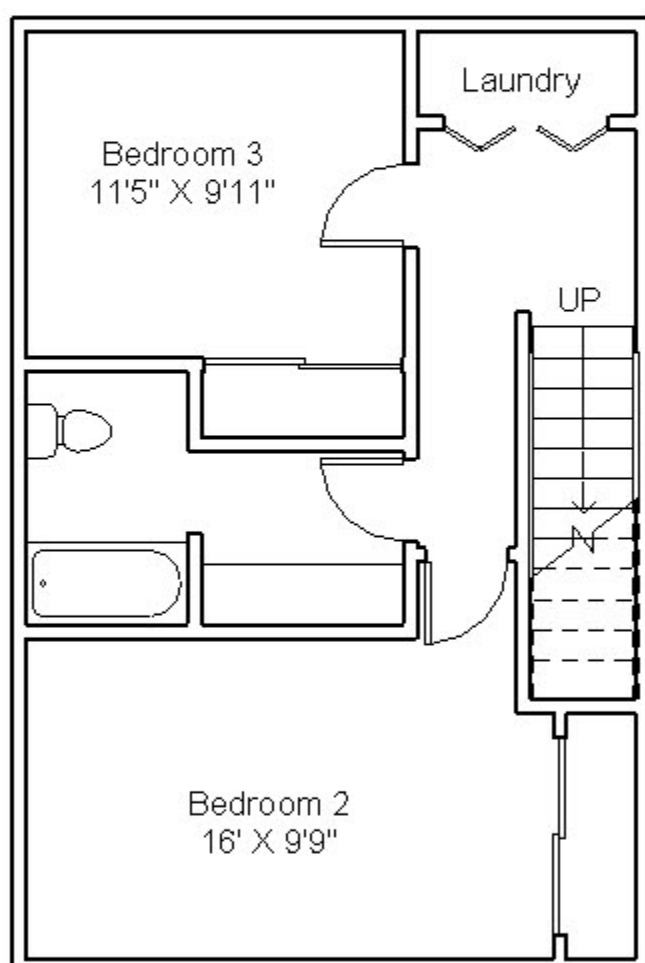

Royal Ridge Condominiums
3 Bedroom 2 Bath Townhome

720 SQ. FT.

521 SQ. FT.

1241 TOTAL SQ. FT.