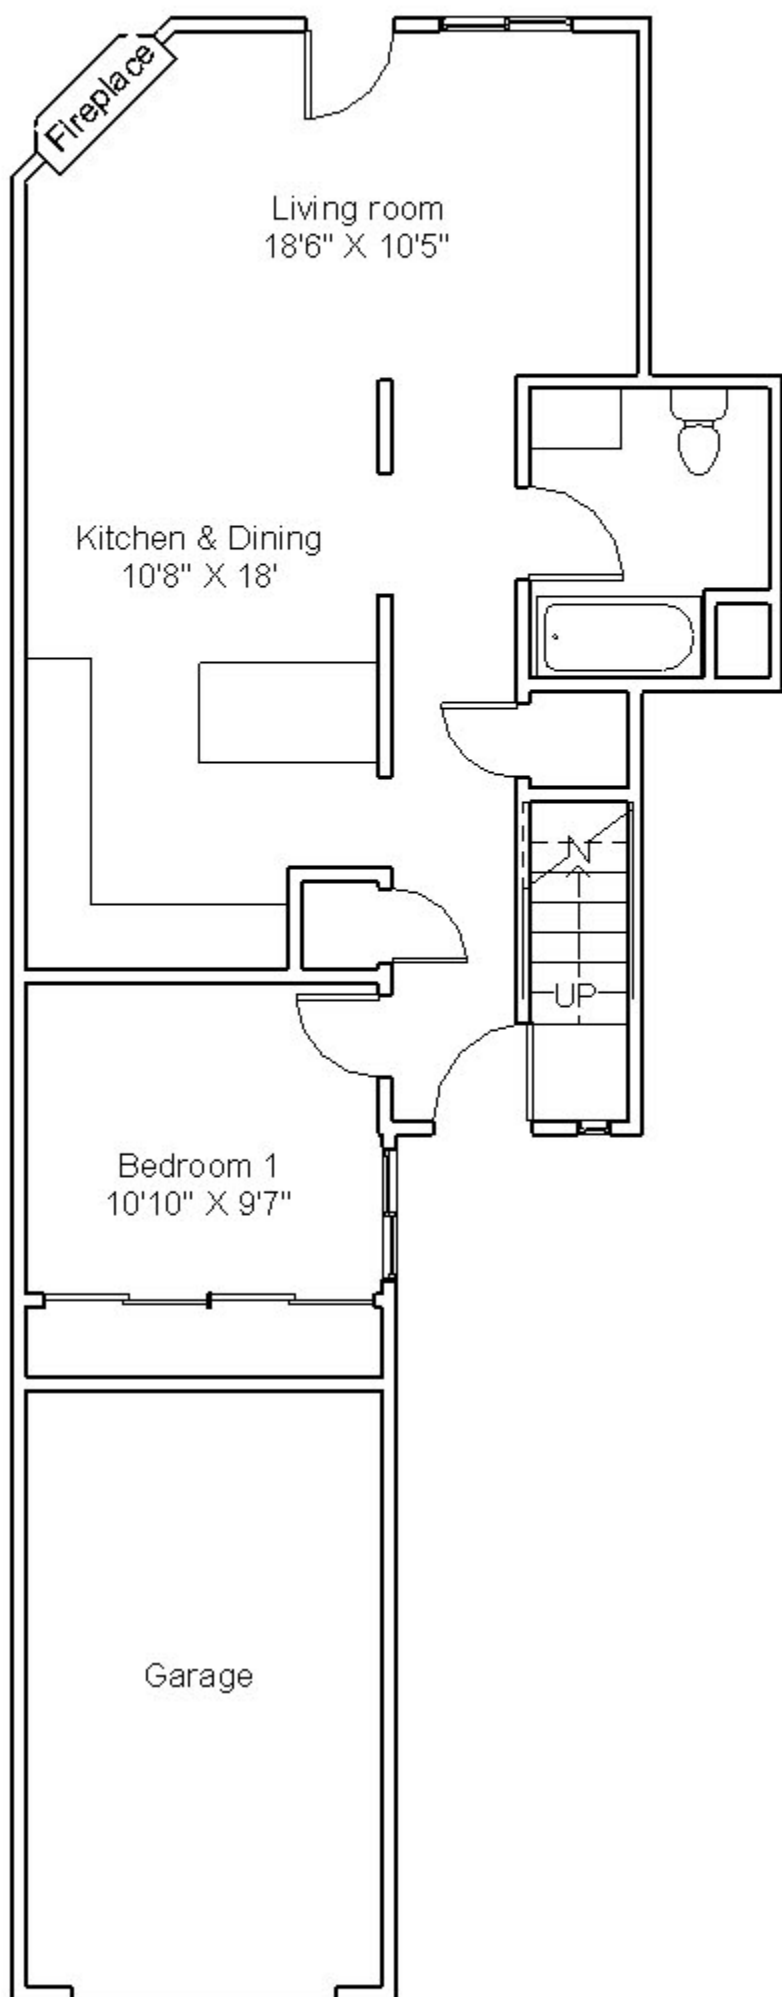

Royal Ridge Condominiums
3 Bedroom 2 Bath Townhome

720 SQ. FT.

521 SQ. FT.

1241 TOTAL SQ. FT.