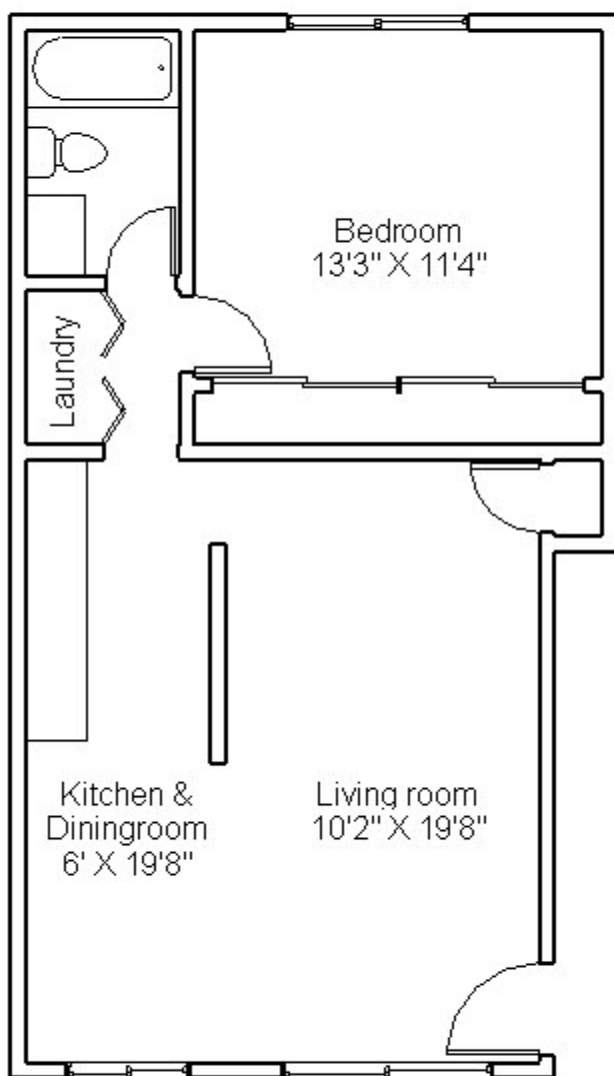

Tigarden Court Apartments
1 bedroom 1 bath

600 SQ. FT.