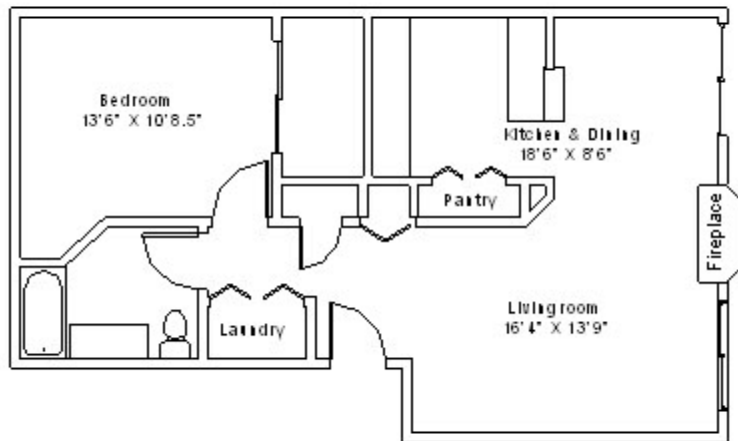

Willow Pointe Apartments
1 bedroom 1 bath

829-842 SQ. FT.