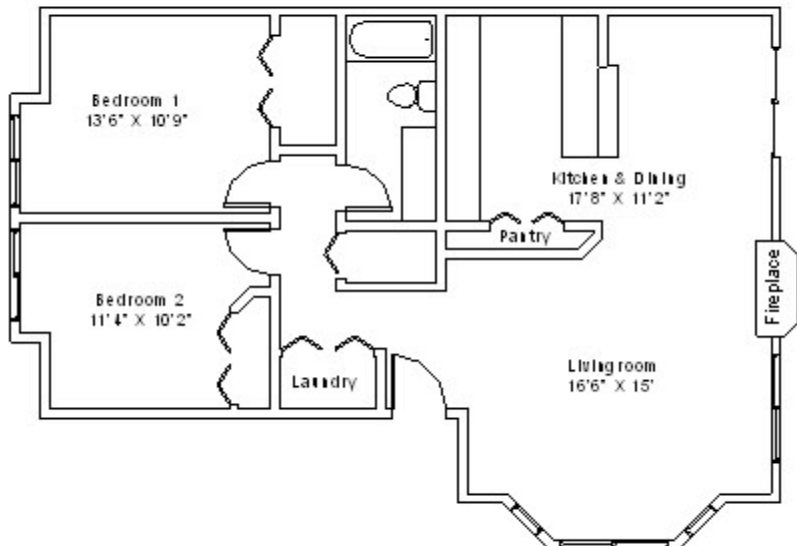

Willow Point Apartments  
2 Bedroom 1 Bath

1013-1033 SQ. FT.