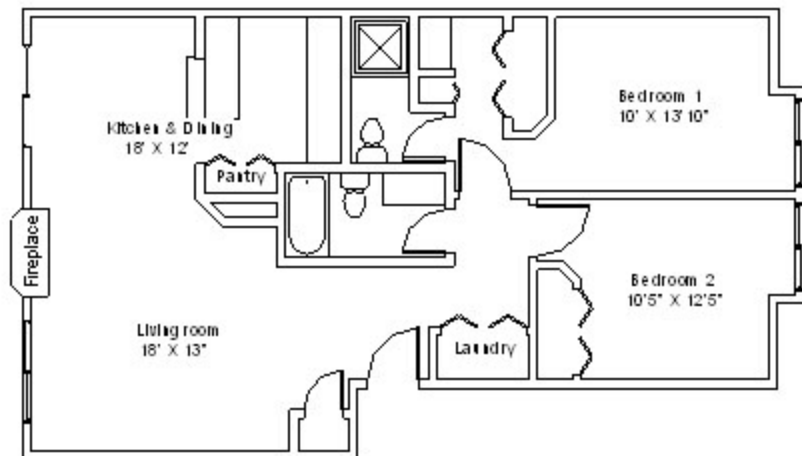

Willow Pointe Apartments
2 Bedroom 2 bath

1048-1058 SQ. FT.