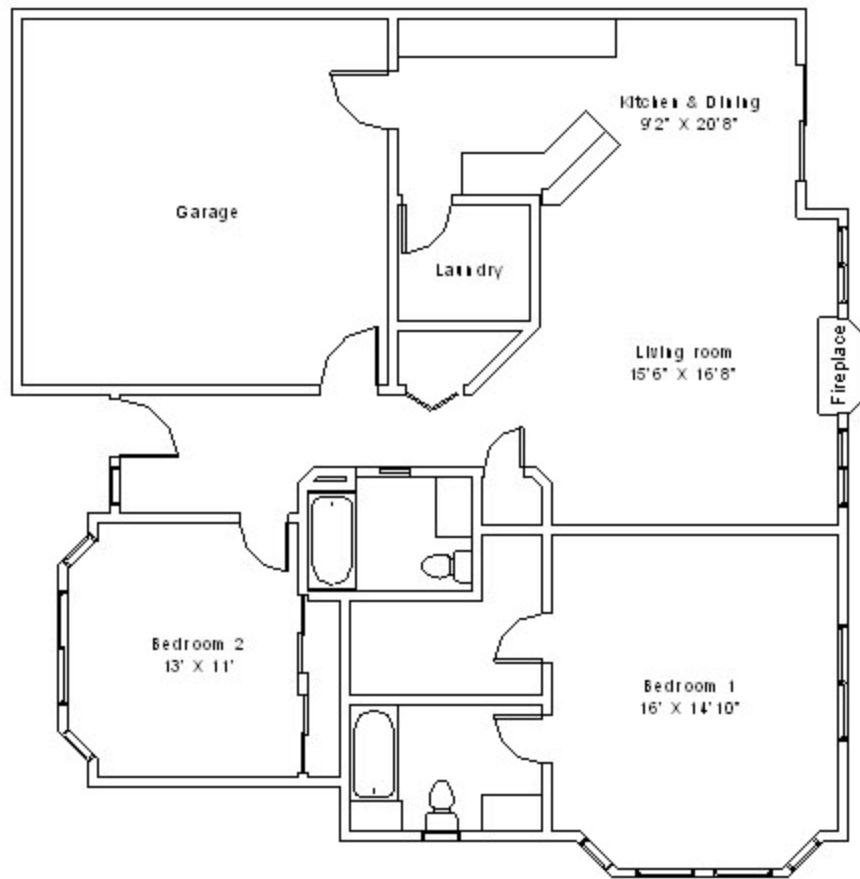

Willow Pointe Townhomes
2 Bedroom 2 bath Flat

1332 SQ. FT.