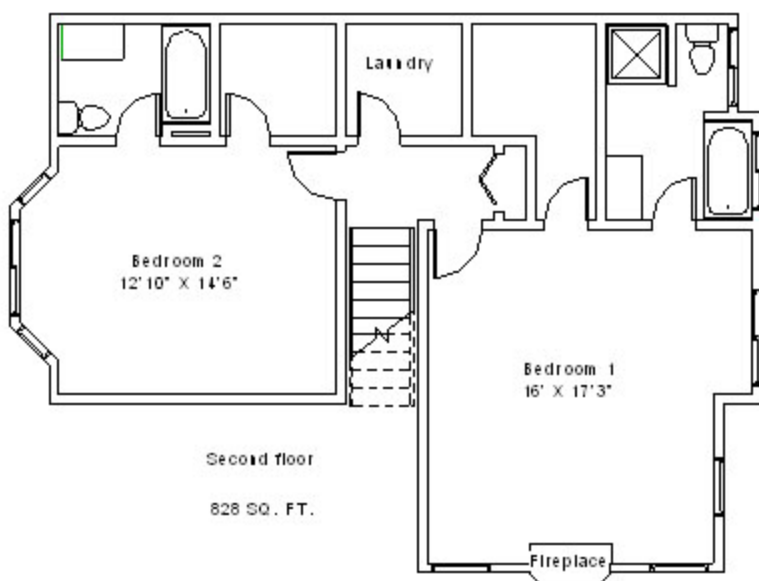

Willow Pointe Townhomes  
2 Bedroom 2.5 bath

1711 Total SQ. FT.