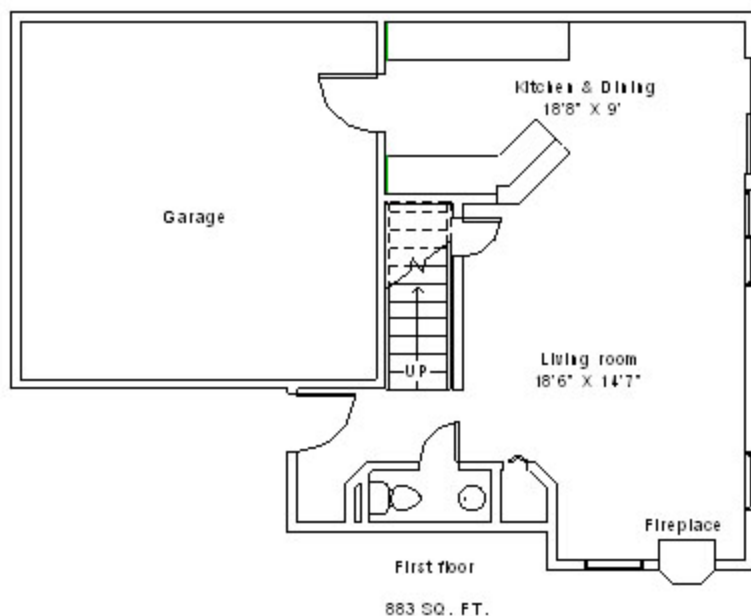

Willow Pointe Townhomes  
2 Bedroom 2.5 bath

1711 Total SQ. FT.